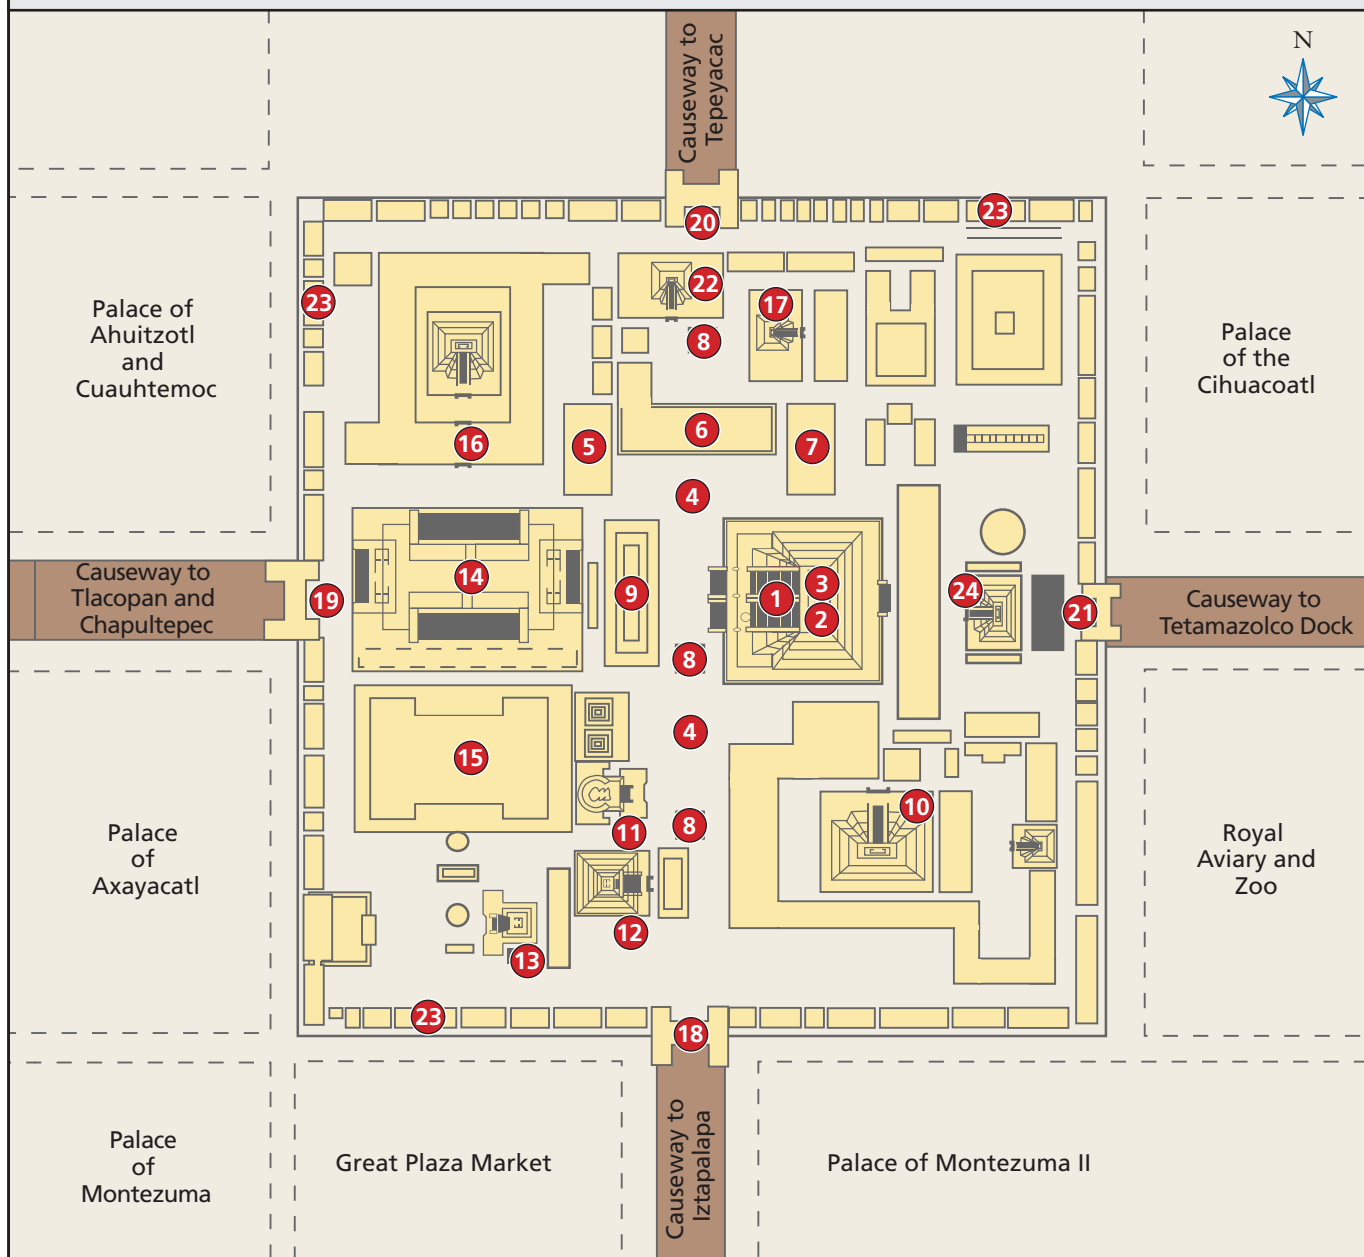

## Tenochtitlan's Sacred Precinct

- 1 Great Temple (Templo Mayor)
- 2 Shrine of Huitzilopochtli
- 3 Shrine of Tlaloc
- 4 Area of the Toxcatl Festival
- 5 House of the Gray Warriors
- 6 Mexico-Calmecac
- 7 House of the Eagle Warriors
- 8 Sun stones (*temalacatl*)
- 9 Skull rack (*Tzompantli*)

- 10 Temple of Tezcatlipoca
- 11 Temple of Quetzalcoatl
- 12 Temple of Tonatiuh
- 13 Temple-Cave of Xipe Totec (*Yopico*)
- 14 Ball court
- 15 Calmecac of the Priests of Quetzalcoatl
- 16 Merchants complex and temple of Yacatecuhtli

- 17 Penitential palace of the *tlatoni*
- 18 Eagle Gate (south)
- 19 Tezcacoac Gate (west)
- 20 Acatliacapan Gate (north)
- 21 Huitznahuac Gate (east)
- 22 Temple of Cihuacoatl
- 23 Crenellated wall (*coatepantli*)
- 24 Temple of Mixcoatl