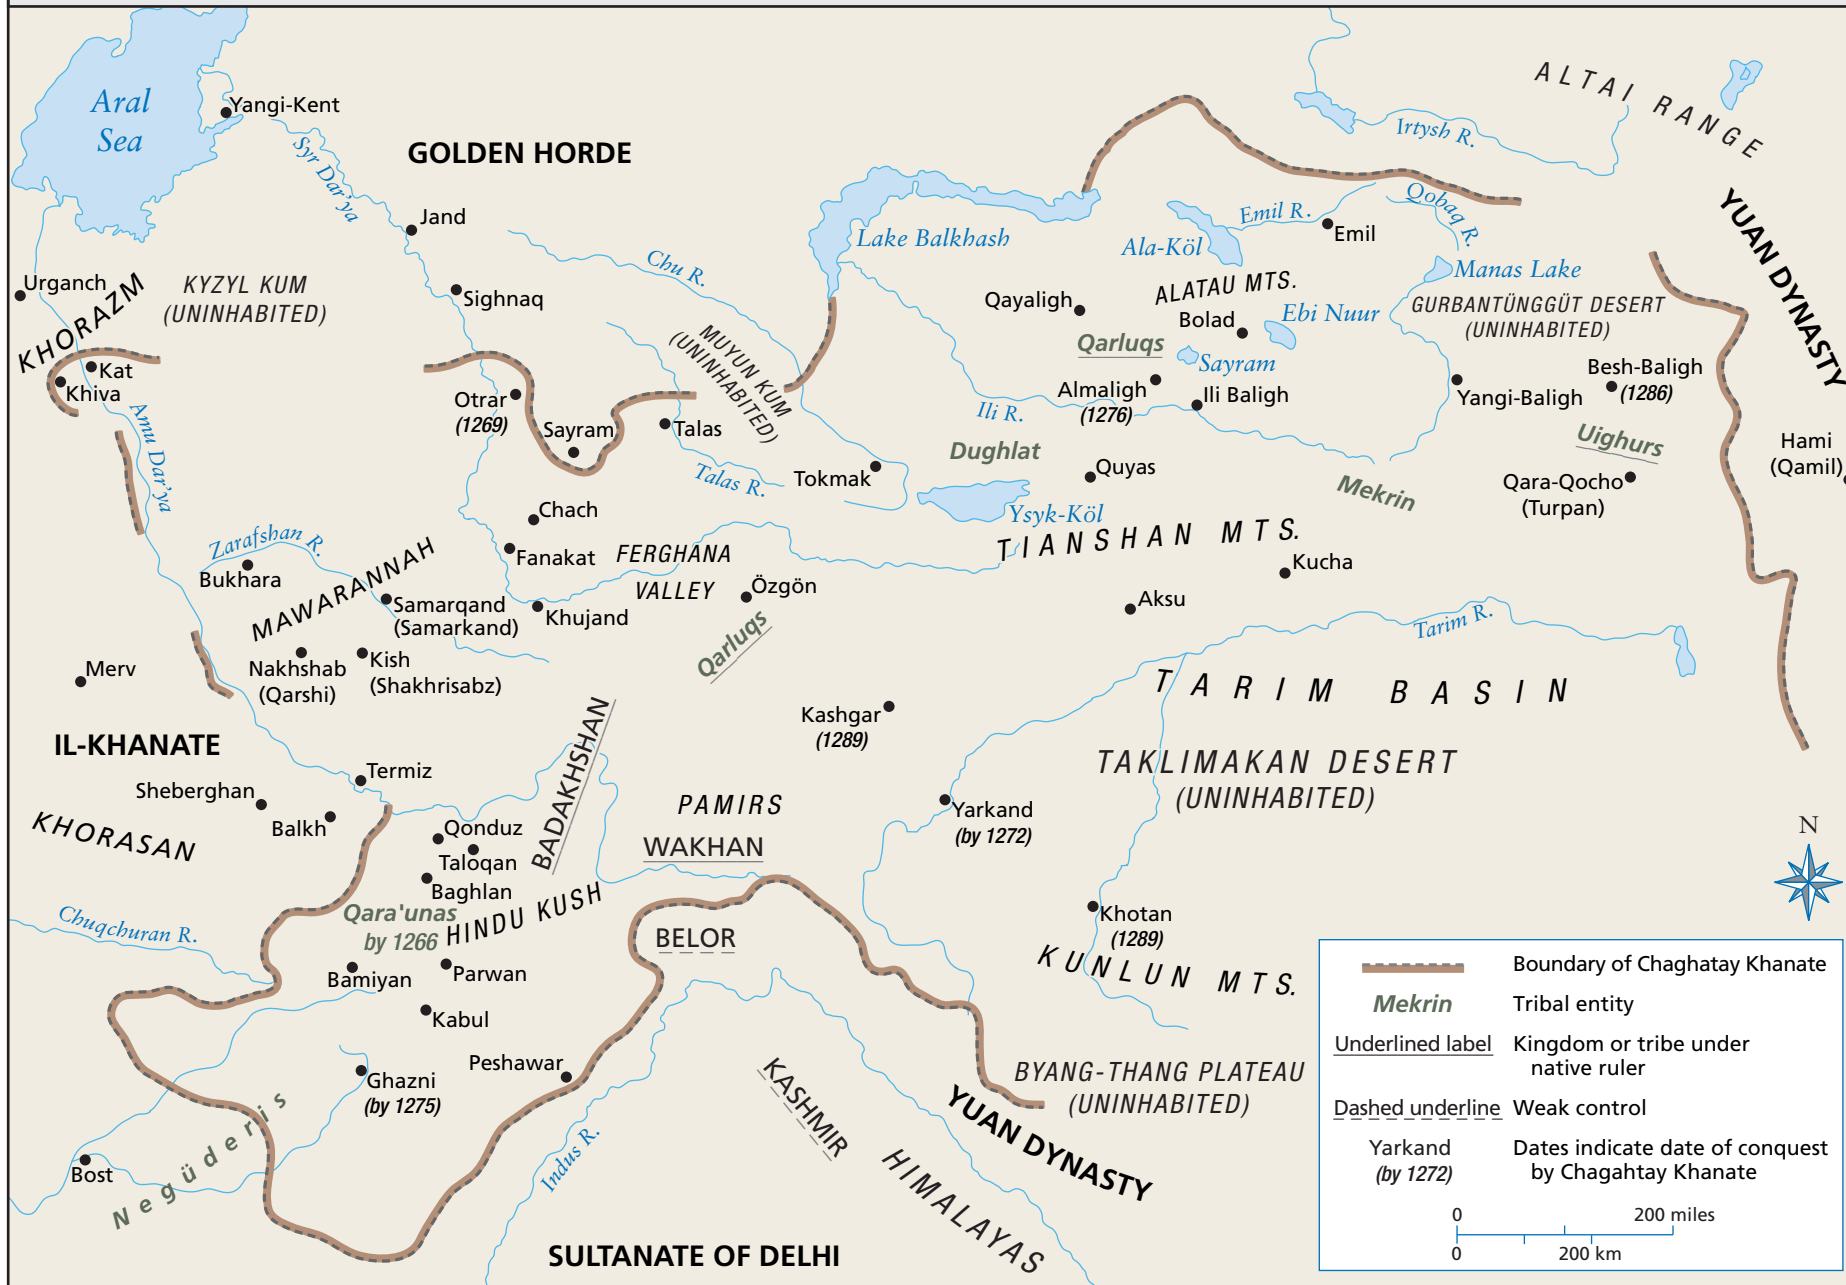

# Chaghatay Khanate in 1331

	Boundary of Chaghatay Khanate
<i>Mekrin</i>	Tribal entity
<u>Yarkand</u>	Kingdom or tribe under native ruler
<u>Yarkand</u>	Weak control
Yarkand (by 1272)	Dates indicate date of conquest by Chaghatay Khanate

0 200 miles  
0 200 km