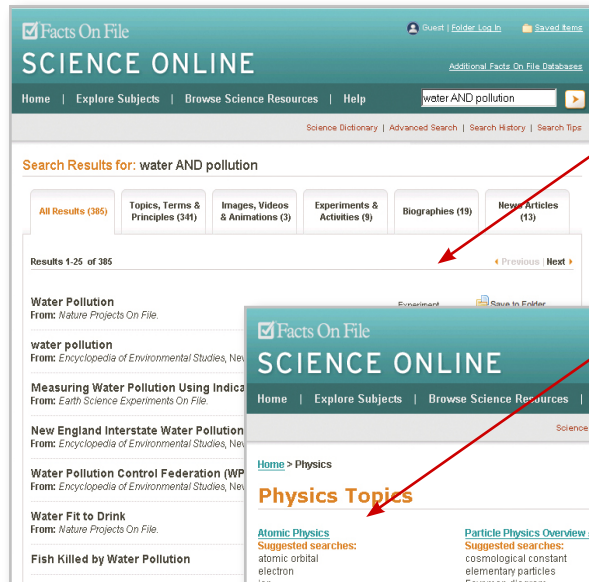

Conduct searches using the search operators **and**, **or** and **not** to broaden or narrow your search. Results are listed by **relevancy** and detail **record type**.